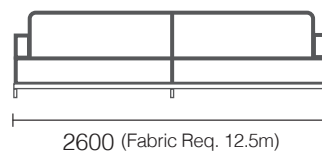

Finishes

This product can be made to custom size specifications.

This product is able to be upholstered in any NZ sourced fabric.

For more information please see one of our sales consultants or visit mcw.nz