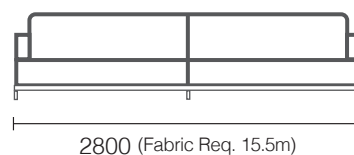

Finishes

This product can be made to custom size specifications.

This product is able to be upholstered in any NZ sourced fabric.

For more information please see one of our sales consultants or visit mcw.nz