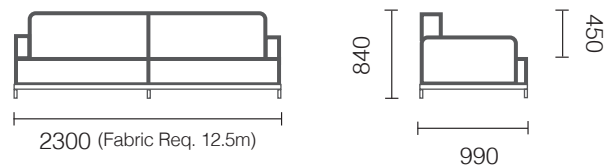

Finishes

This product can be made to custom size specifications.

This product is able to be upholstered in any NZ sourced fabric.

For more information please see one of our sales consultants or visit mcw.nz